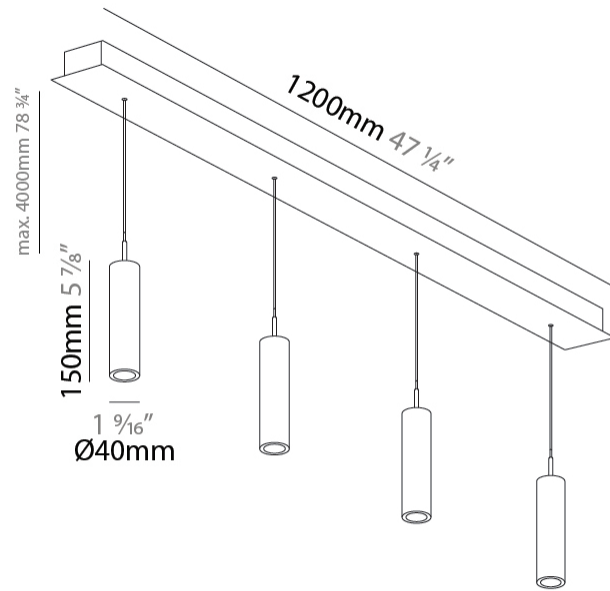

GENERAL

Series: G-Mini Channel
Subseries: G-Mini Channel Hangover
Partner: Prolicht
Division: Architectural
Installation: Suspension
Product Type: Clusters
Mounting Location: Ceiling
Light Distribution: Direct

PHYSICAL

Shape: Cylinder
Diameter (mm): 40
Diameter (in): 1 9/16
Length (mm): 1200
Length (in): 47 1/4
Height (mm): 150
Height (in): 5 7/8

Diffuser: Shine Ring - NOR / OPL / YEL / ORA / RED / BLU / GRN
Fixture Finish: SSR / BKV / CWI / CRY / HAB / UFT / ITA / RUA / FTG / MYG / LOD / PUS / FRO / FUP / KIA / POP / BLS / SPG / MEY / GOH / CHC / COM / ABZ / JAG / OBR / MOS / ROR
Accent Finish: NOF / COP / MIR / SSS
Fixture Material: Extruded Aluminum / Steel
Cable Details: 2,000mm/78 3/4" / 4,000mm/157 1/2" - Cable, Black, Green, Orange, Red, White

ELECTRICAL

Lamp Type: LED (Zhaga Standard)
Input Wattage (W): 39
Total Output Wattage (W): 35.4
Dimming: Non-Dimmable
Driver Included: Yes
Driver Location: Integrated
Driver Type: Constant Current - Universal
Driver Class: Class 2
Input Voltage (V): 120 - 277

LED

Color Temperature (°K): 2700 / 3000 / 3500 / 4000
Max. Delivered Lumen (lm): 2776 / 2904 / 3012 / 3080
Nominal Lumen (lm): 3878 / 4056 / 4206 / 4301
CRI: >90 CRI
Lamp Life (hrs): 50000

OPTICAL

Beam Angle: 40 / 52

RATINGS AND CERTIFICATIONS

Certified By: Certified for North American Standards
IP rating: IP20