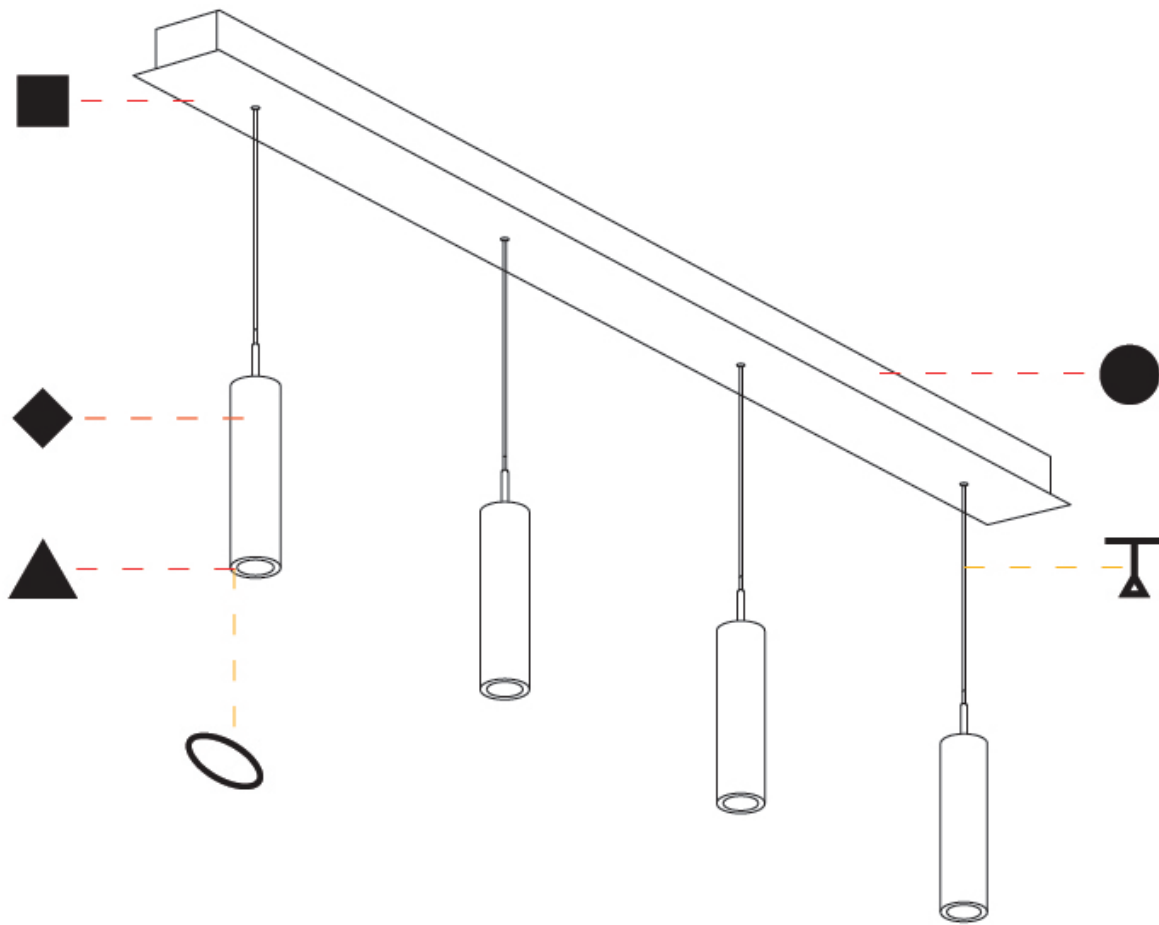

A

G-MINI CHANNEL HANGOVER SUSPENSION

A300622-

base number LED Dimming Finishes (Diamond) Finishes (Triangle) Finishes (Circle) Finish Options Shine Ring Beam Angle Options Cable Options

- To build a product code in our configurator select the specify button on the base model # product page
- To build a manual product code on this datasheet choose from the options listed below in blue font and add the suffix to the base model #