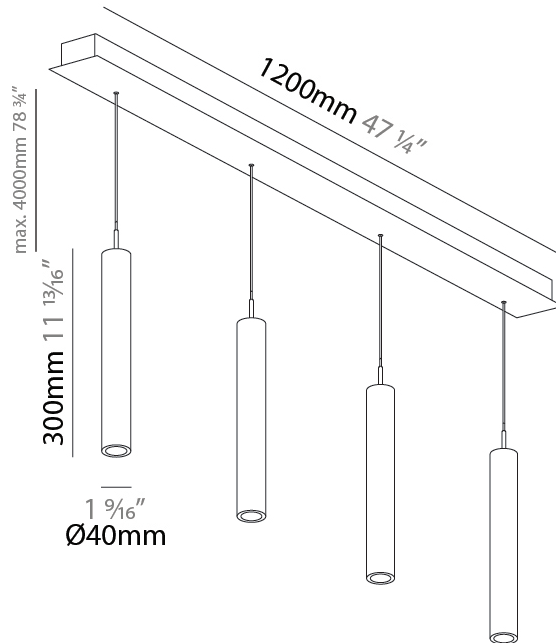

GENERAL

Series: G-Mini Channel
Subseries: G-Mini Channel Hangover
Partner: Prolicht
Division: Architectural
Installation: Suspension
Product Type: Clusters
Mounting Location: Ceiling
Light Distribution: Direct

PHYSICAL

Shape: Cylinder
Diameter (mm): 40
Diameter (in): 1 9/16
Length (mm): 1200
Length (in): 47 1/4
Height (mm): 300
Height (in): 11 13/16

Diffuser: Shine Ring - NOR / OPL / YEL / ORA / RED / BLU / GRN
Fixture Finish: SSR / BKV / CWI / CRY / HAB / UFT / ITA / RUA / FTG / MYG / LOD / PUS / FRO / FUP / KIA / POP / BLS / SPG / MEY / GOH / CHC / COM / ABZ / JAG / OBR / MOS / ROR
Accent Finish: NOF / COP / MIR / SSS
Fixture Material: Extruded Aluminum / Steel
Cable Details: 2000mm/78 3/4" / 4,00mm/157 1/2" - Cable, Black, Green, Orange, Red, White

ELECTRICAL

Lamp Type: LED (Zhaga Standard)
Input Wattage (W): 39
Total Output Wattage (W): 35.4
Dimming: Non-Dimmable
Driver Included: Yes
Driver Location: Integrated
Driver Class: Class 2
Input Voltage (V): 120 - 277

LED

Color Temperature (°K): 2700 / 3000 / 3500 / 4000
Max. Delivered Lumen (lm): 2776 / 2904 / 3012 / 3080
Nominal Lumen (lm): 3878 / 4056 / 4206 / 4301
CRI: >90 CRI
Lamp Life (hrs): 50000

OPTICAL

Beam Angle: 40 / 52

RATINGS AND CERTIFICATIONS

Certified By: Certified for North American Standards
IP rating: IP20